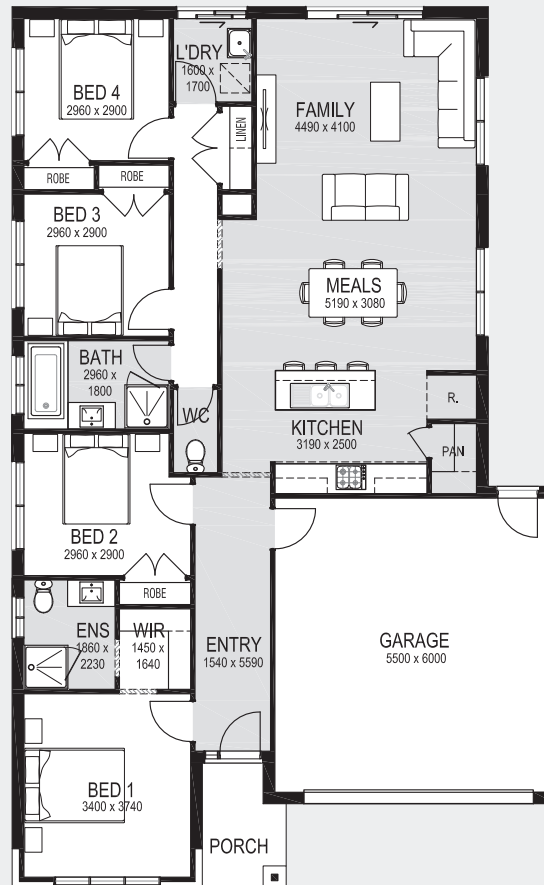

# TURIN

MINIMUM LOT SIZE

12.5m x 25m

## SPECIFICATIONS

Overall Width	11.10m	
Overall Length	17.99m	
Ground Floor	136.21m <sup>2</sup>	14.66sq
Garage	36.29m <sup>2</sup>	3.91sq
Porch	4.00m <sup>2</sup>	0.43sq
<b>TOTAL AREA</b>	<b>176.50m<sup>2</sup></b>	<b>19.00sq</b>